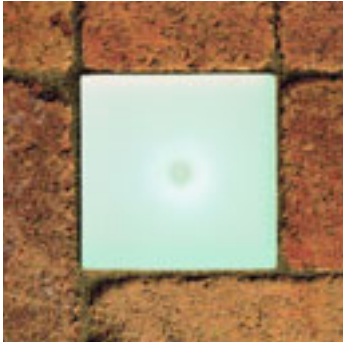

LED signal lighting fixtures IP68 **Brikko**

LIGHT BY
LUXEON

static load **1,000 Kg**
maximum transit speed **30 Km/h**
protection against impacts **IK = 9**