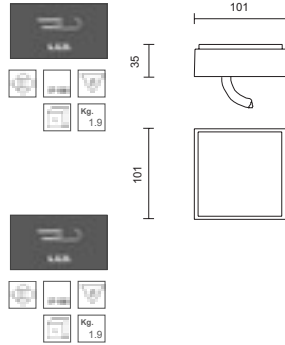

LIGHT BY
LUXEON

static load **1,000 Kg**
maximum transit speed **30 Km/h**
protection against impacts **IK = 9**

white LED 3.6W 12v d.c.
fixture without control gear
fixture 100x100mm 76920.00
control gear _____

red LED 3.6W 12v d.c.
fixture without control gear
fixture 100x100mm 76925.00
control gear _____

accessories

electronic control gear IP40
230/12v d.c. 15W

38919.00

Dimensions:
130x40x30 mm

it can control up to 4
Brikko fixtures

electromagnetic control gear IP65
230/12v d.c. 50W

38920.00

**other powers
on request**

Dimensions:
110x110x45 mm

it can control up to 14
Brikko fixtures